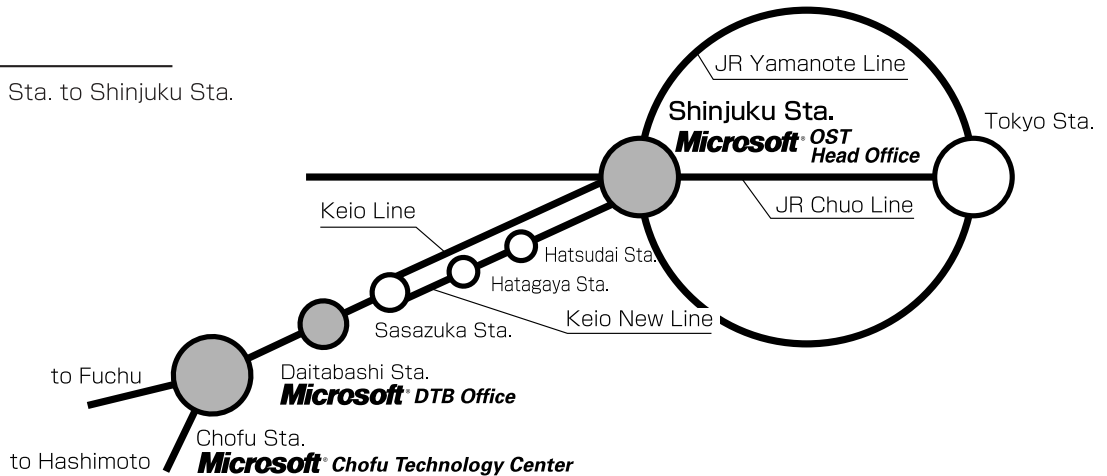

Microsoft®

Microsoft Co., Ltd.
Microsoft Development Co., Ltd.

Address : Odakyu Southern Tower
2-2-1 Yoyogi,
Shibuya-ku, Tokyo 151-8583

Phone : 03 4332 5300

Railroad Map

● 15 min. from Tokyo Sta. to Shinjuku Sta.
via JR Chuo Line.

Road Map

Area Map

● 3 min. from Shinjuku Sta. on foot.