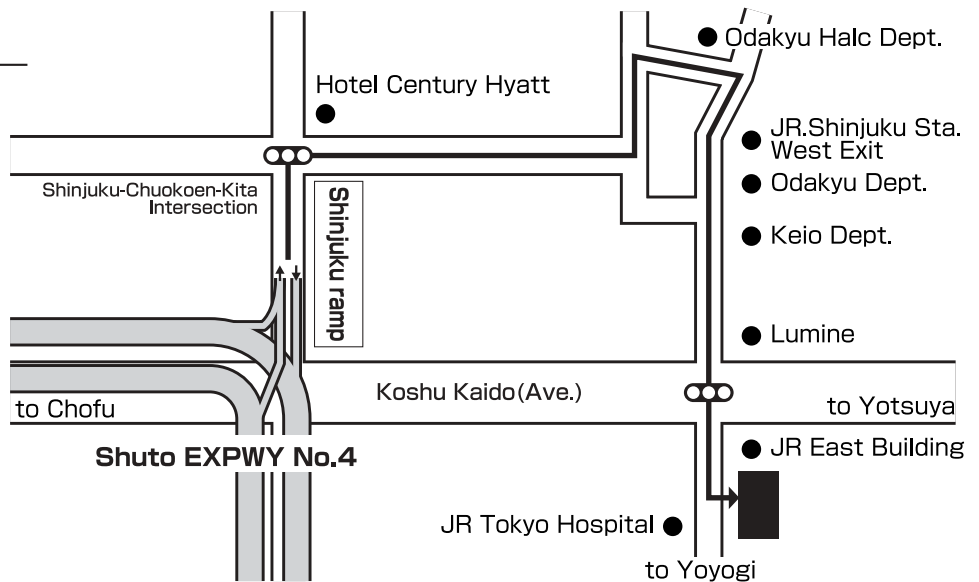

Microsoft®

Microsoft Co., Ltd.
Microsoft Development Co., Ltd.

Address : Odakyu Southern Tower
2-2-1 Yoyogi,
Shibuya-ku, Tokyo 151-8583

Phone : 03 4332 5300

Railroad Map

● 15 min. from Tokyo Sta. to Shinjuku Sta.
via JR Chuo Line.

Road Map

Area Map

● 3 min. from Shinjuku Sta. on foot.